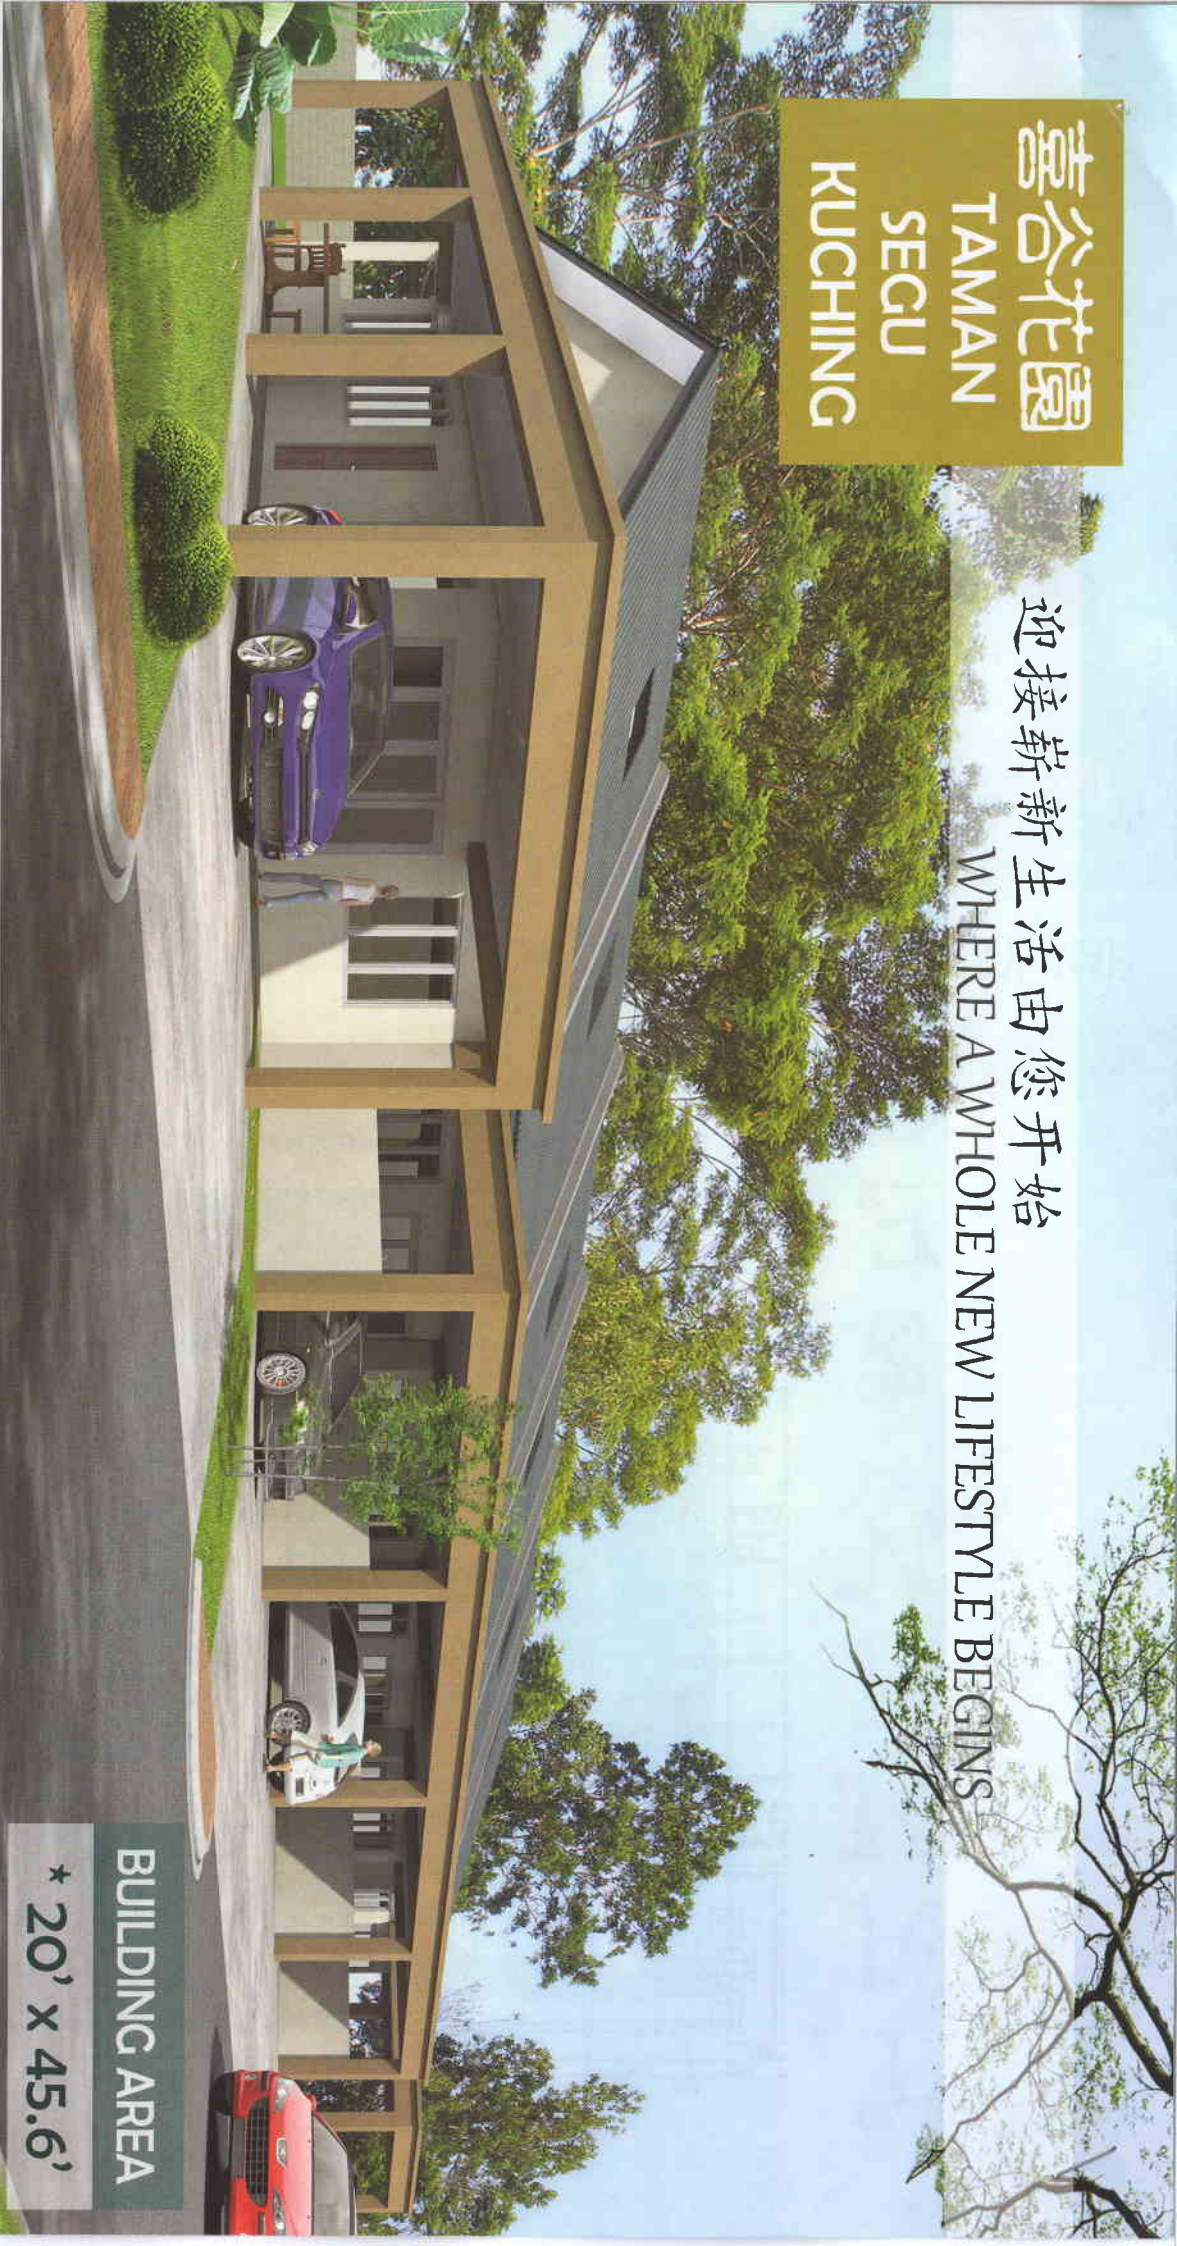

喜谷花園
TAMAN
SEGU
KUCHING

迎接嶄新生活由您開始

WHERE A WHOLE NEW LIFESTYLE BEGINS

BUILDING AREA
* 20' X 45.6'

56 UNITS SINGLE STOREY LOW COST PLUS TERRACE

1 UNIT VACANT DETACHED LOT

Toll Free: 1800 88 7254

Exclusive size of living spaces
宽敞空间